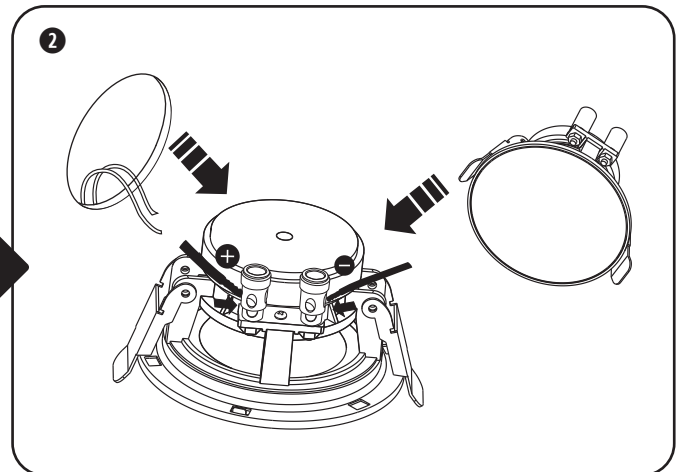

PROBLEMEN

Bij problemen kan u best contact opnemen met uw erkende dealer. Daarnaast kan u ook onze website www.artsound.be raadplegen.

PROBLÈMES

En cas de problème, veuillez contacter votre revendeur agréé. Vous pouvez également consulter notre site web www.artsound.be.

TROUBLESHOOTING

In case of problems, please contact your authorised dealer. You can also consult our website www.artsound.be.