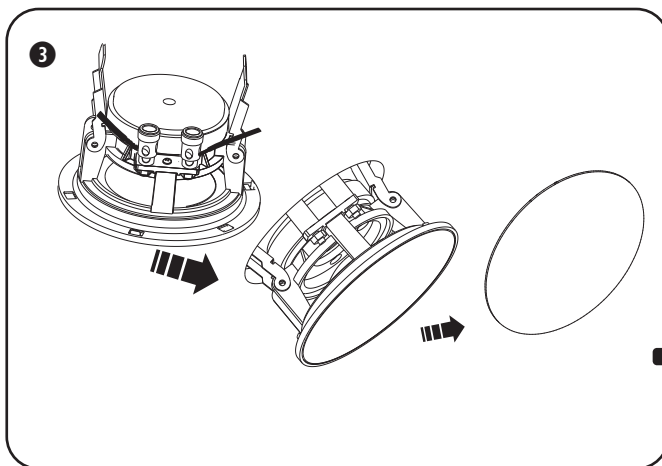

PROBLEMEN

Bij problemen kan u best contact opnemen met uw erkende dealer. Daarnaast kan u ook onze website www.artsound.be raadplegen.

PROBLÈMES

En cas de problème, veuillez contacter votre revendeur agréé. Vous pouvez également consulter notre site web www.artsound.be.

TROUBLESHOOTING

In case of problems, please contact your authorised dealer. You can also consult our website www.artsound.be.