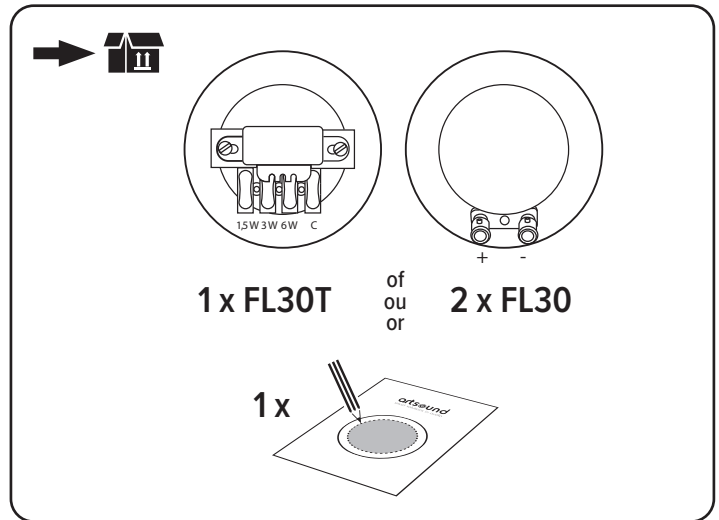

PROBLEMEN

Bij problemen kan u best contact opnemen met uw erkende dealer. Daarnaast kan u ook onze website www.artsound.be raadplegen.

PROBLÈMES

En cas de problème, veuillez contacter votre revendeur agréé. Vous pouvez également consulter notre site web www.artsound.be.

TROUBLESHOOTING

In case of problems, please contact your authorised dealer. You can also consult our website www.artsound.be.